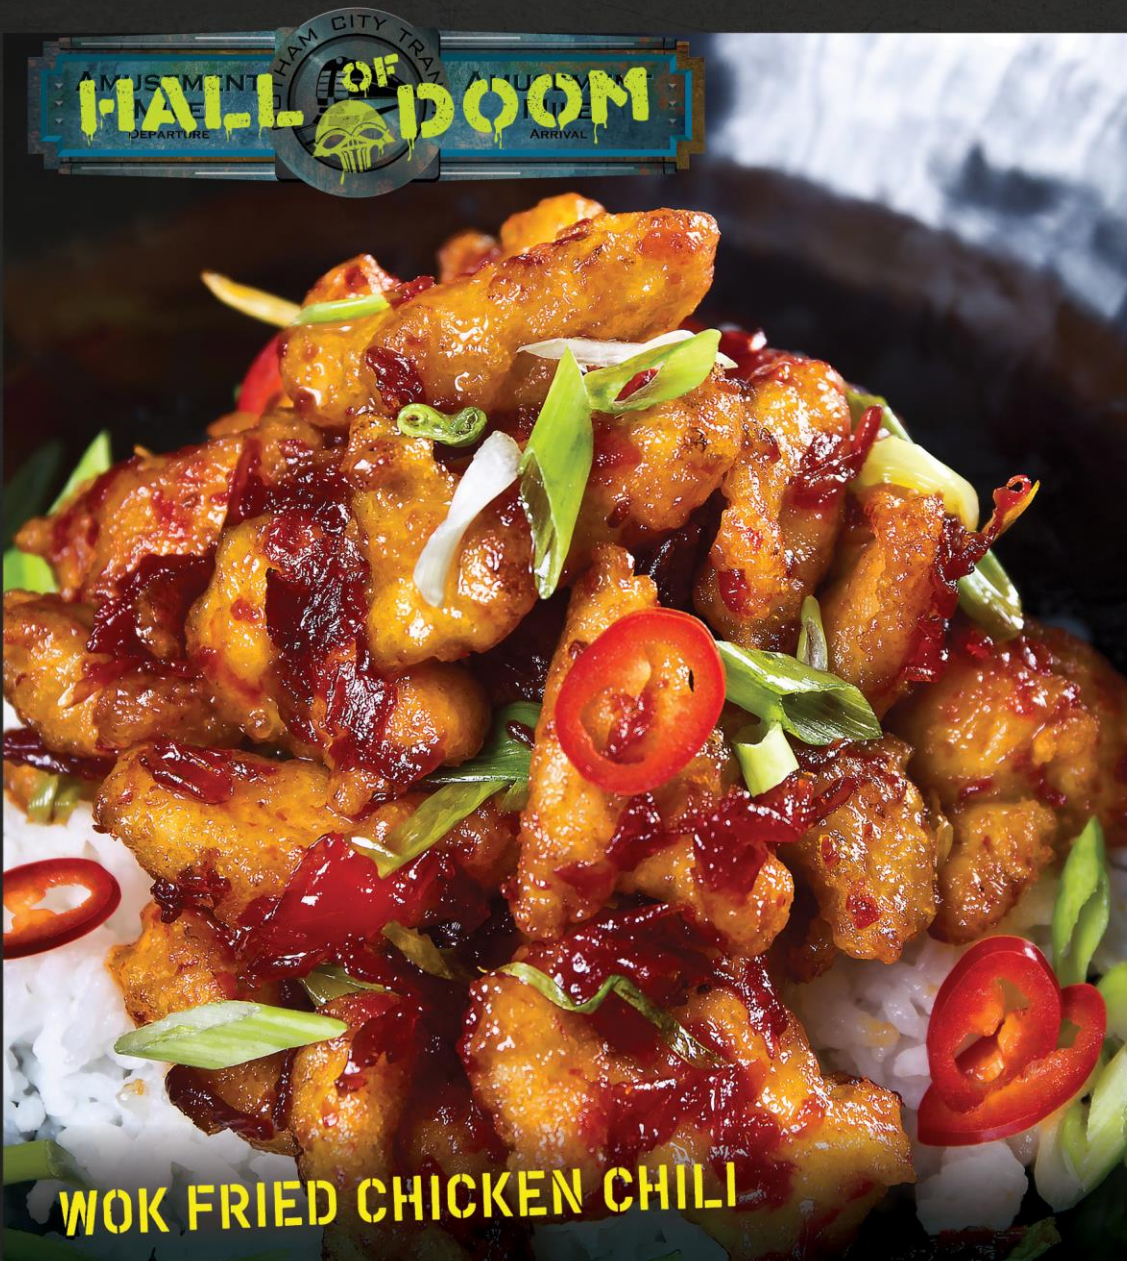

Bugs' Favorite!

ACME Commissary is Located in **Cartoon Junction**

WOK FRIED CHICKEN CHILI

HALL OF DOOM IS LOCATED IN **GOOTHAM CITY**

DELICIOUS
COMBO MEAL

AED 60 per person

COLD SELECTION

ONE SALAD FROM THE DISPLAY